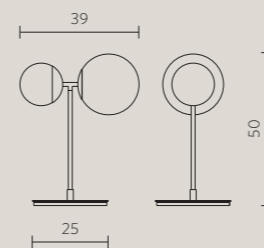

## DETAILS

Mounting	Materials	Weight (Kg)
Table lamp	brass/aluminum/ glass	6,00